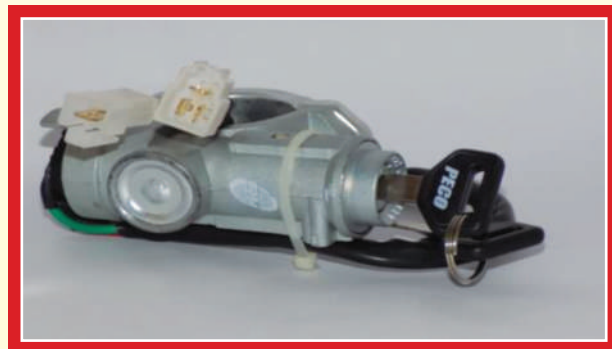

PECO 0208
Ignition Switch / Steering Lock For Mazda