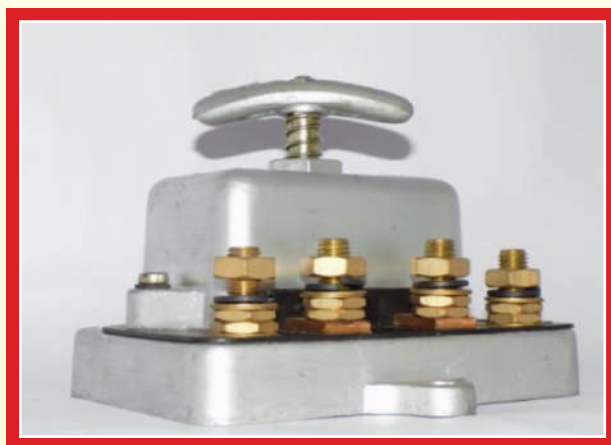

BATTERY CUT OFF SWITCH

PECO 0050(OE PART NO-257354509931)
Battery Cut Off Switch (Old)