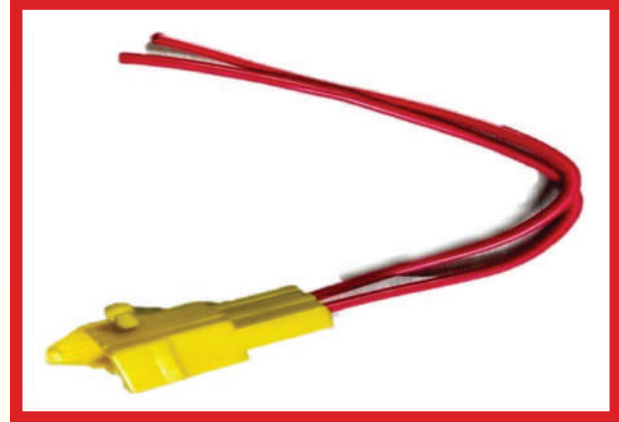

## BATTERY CUT OFF SWITCH

**PECO 0050(OE PART NO-257354509931)**  
Battery Cut Off Switch (Old)

**PECO 0061(OE PART NO-209154509901)**  
Battery Cut Off Switch (New)

**PECO 0072(OE PART NO-218654509916)**  
Battery Cut Off Switch (Isolator)

**Maxi Fuse**  
Penguin/Iris Hazard Warning Switch

**PUSH PULL SWITCH**

**PECO 66/01 : PUSH PULL SWITCH**

**PECO 0066/1(OE PART NO-265154500114)**  
Push Pull Switch

**PECO 0205**  
Push Push Switch Ergo Blank