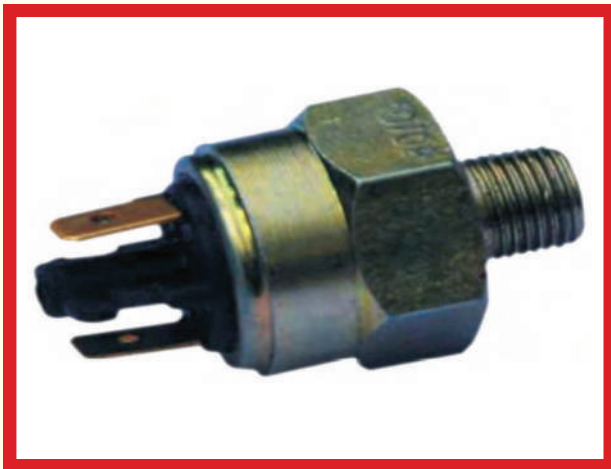

PECO 0146(OE PART NO-261054509904)
Differential Lock Switch