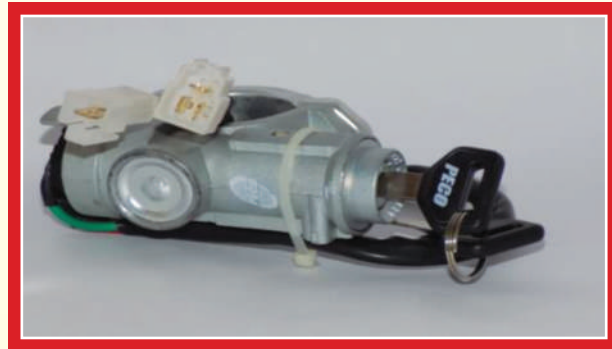

PECO 0201
Ignition Switch / Steering Lock For Ergo / 709