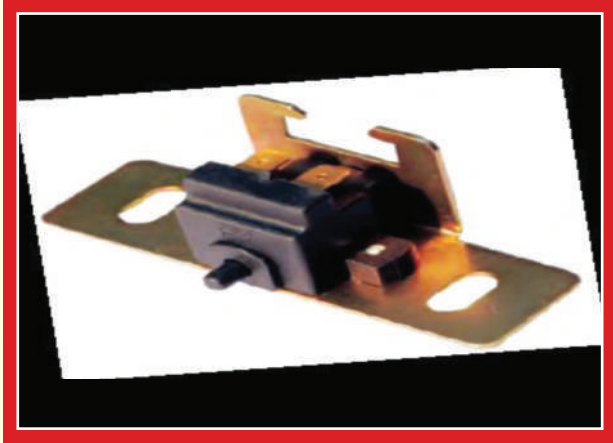

STOP LIGHT SWITCH

PECO 0046
Stop Light Switch (LCV) Straight