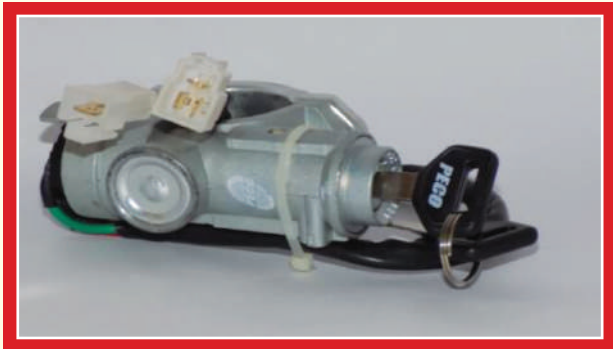

PECO 0200
Ignition Switch / Steering Lock For Tata Sumo