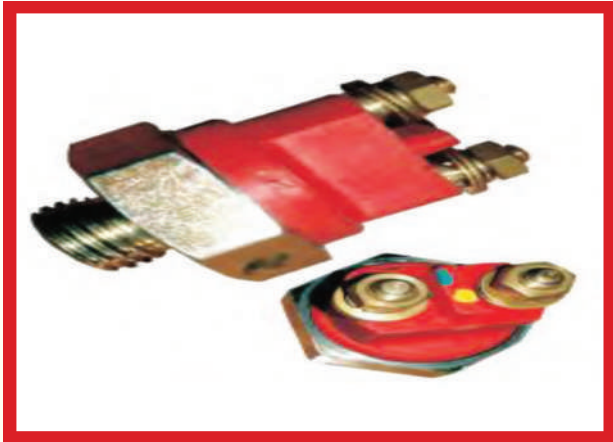

PECO 0048/1
Stop Light Switch Brakes Tvs (Mechanical) Metallic Body